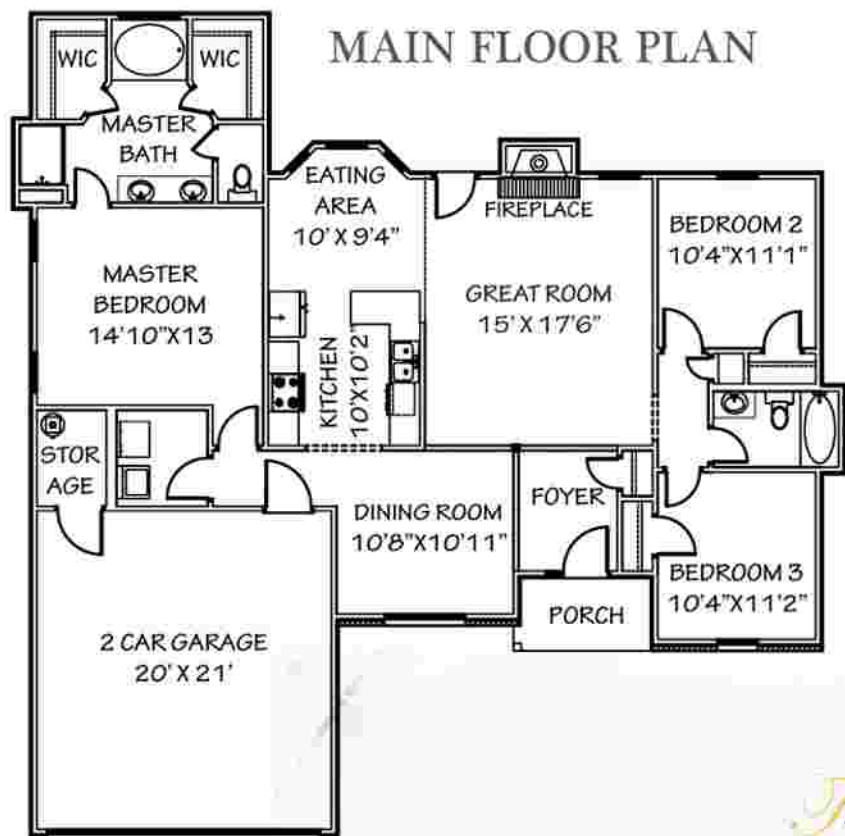

The Drake

A Better Home. A Better Lifestyle.

See additional On Point Homes floor plans, maps, community information, model home information and more at www.OnPointHomes.net

Though smaller in size, this traditional one-story home provides a family-oriented split floor plan that leaves nothing out. Besides the formal Dining room (or study if you prefer) and there a great room with fireplace, snack bar and door to the rear terrace. The kitchen is in close proximity to the handy utility area. Of particular note is the grand master bedroom with garden whirlpool tub, walk-in closet. The sleeping area is completed with two family bedrooms to the other side.

SQUARE FOOTAGE

MAIN	1574
TOTAL	1574