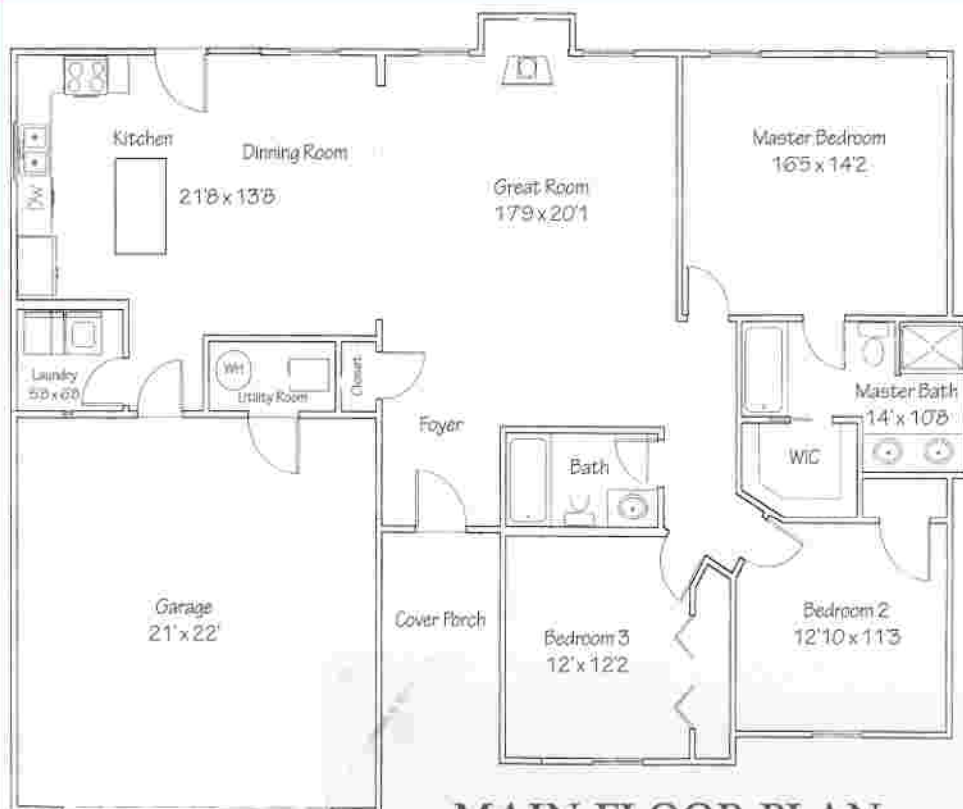

The Oakland

A Better Home. A Better Lifestyle.

MAIN FLOOR PLAN

See additional On Point Homes floor plans, maps, community information, model home information and more at www.OnPointHomes.net

An eclectic mix of building materials—stucco, siding, siding or brick—sings in tune with the European charm of this one-story home. Within, decorative columns set off the dining room and the great room. The large kitchen features a large island. Two large bedrooms have access to a shared bath. The master suite holds a lush bath with dual vanities, a compartmented toilet, a separate shower, and a large walk-in closet.

SQUARE FOOTAGE

MAIN	1605
TOTAL	1605